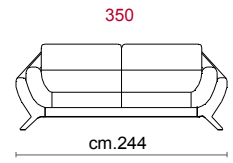

MONCALIERI

CS 697 Product Code

Struttura: Telaio in legno con cinghiatura di sostegno ad elasticità differenziata, rivestito in poliuretano espanso indeformabile. **Imbottiture:** Poliuretano indeformabile a doppia densità e ovattato faldato. **Rivestimento:** In pelle o in tessuto, non sfoderabile. **Piede:** In acciaio lucido altezza 15 cm. **Caratteristiche:** Poggiatesta con movimento su tutte le sedute con spalliera. **Optional:** piede in colore Titanium Dark.

Structure: Wooden frame fitted with an elasticised webbing suspension, covered with stress resistant undeformable polyurethane foam. **Paddings:** Double density polyurethane foam and padding. **Covering:** In leather or fabric, not removable. **Feet:** In metal 15 cm with polish chrome finishing. **Features:** Headrest with adjustable movement on all versions with back. **Optional:** Feet in Titanium Dark colour.

COVERING

STANDARD FEATURES

OPTIONAL FEATURES...

Colore vernice piede / Color paint feet

CASTELLO
SOFA
Made in Italy

201/202

251/252

301/302

101/102

151/152

103

155

502

901/902

906/907

601

602/603

115/116