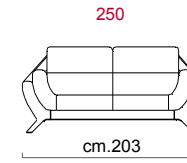

MONCALIERI

CS 697 Product Code

Struttura: Telaio in legno con cinghiatura di sostegno ad elasticità differenziata, rivestito in poliuretano espanso indeformabile. **Imbottiture:** Poliuretano indeformabile a doppia densità e ovattato faldato. **Rivestimento:** In pelle o in tessuto, non sfoderabile. **Piede:** In acciaio lucido altezza 15 cm. **Caratteristiche:** Poggiatesta con movimento su tutte le sedute con spalliera. **Optional:** piede in colore Titanium Dark.

Structure: Wooden frame fitted with an elasticised webbing suspension, covered with stress resistant undeformable polyurethane foam. **Paddings:** Double density polyurethane foam and padding. **Covering:** In leather or fabric, not removable. **Feet:** In metal 15 cm with polish chrome finishing. **Features:** Headrest with adjustable movement on all versions with back. **Optional:** Feet in Titanium Dark colour.

COVERING

STANDARD FEATURES

OPTIONAL FEATURES...

Colore vernice piede / Color paint feet

CASTELLO
SOFA
Made in Italy

201/202

251/252

301/302

101/102

151/152

103

155

502

901/902

906/907

601

602/603

115/116