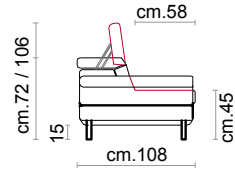

MONCALIERI

CS 697 Product Code

Struttura: Telaio in legno con cinghiatura di sostegno ad elasticità differenziata, rivestito in poliuretano espanso indeformabile. **Imbottiture:** Poliuretano indeformabile a doppia densità e ovattato faldato. **Rivestimento:** In pelle o in tessuto, non sfoderabile. **Piede:** In acciaio lucido altezza 15 cm. **Caratteristiche:** Poggiatesta con movimento su tutte le sedute con spalliera. **Optional:** piede in colore Titanium Dark.

Structure: Wooden frame fitted with an elasticised webbing suspension, covered with stress resistant undeformable polyurethane foam. **Paddings:** Double density polyurethane foam and padding. **Covering:** In leather or fabric, not removable. **Feet:** In metal 15 cm with polish chrome finishing. **Features:** Headrest with adjustable movement on all versions with back. **Optional:** Feet in Titanium Dark colour.

COVERING

STANDARD FEATURES

OPTIONAL FEATURES...

Colore vernice piede / Color paint feet

CASTELLO
SOFA
Made in Italy

201/202

251/252

301/302

101/102

151/152

103

155

502

901/902

906/907

601

602/603

115/116