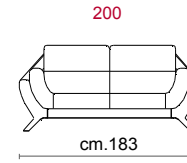

MONCALIERI

CS 697 Product Code

Struttura: Telaio in legno con cinghiatura di sostegno ad elasticità differenziata, rivestito in poliuretano espanso indeformabile. **Imbottiture:** Poliuretano indeformabile a doppia densità e ovattato faldato. **Rivestimento:** In pelle o in tessuto, non sfoderabile. **Piede:** In acciaio lucido altezza 15 cm. **Caratteristiche:** Poggiatesta con movimento su tutte le sedute con spalliera. **Optional:** piede in colore Titanium Dark.

Structure: Wooden frame fitted with an elasticised webbing suspension, covered with stress resistant undeformable polyurethane foam. **Paddings:** Double density polyurethane foam and padding. **Covering:** In leather or fabric, not removable. **Feet:** In metal 15 cm with polish chrome finishing. **Features:** Headrest with adjustable movement on all versions with back. **Optional:** Feet in Titanium Dark colour.

COVERING

STANDARD FEATURES

OPTIONAL FEATURES...

Colore vernice piede / Color paint feet

CASTELLO
SOFA
Made in Italy

201/202

251/252

301/302

101/102

151/152

103

155

502

901/902

906/907

601

602/603

115/116