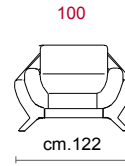

MONCALIERI

CS 697 Product Code

Struttura: Telaio in legno con cinghiatura di sostegno ad elasticità differenziata, rivestito in poliuretano espanso indeformabile. **Imbottiture:** Poliuretano indeformabile a doppia densità e ovattato faldato. **Rivestimento:** In pelle o in tessuto, non sfoderabile. **Piede:** In acciaio lucido altezza 15 cm. **Caratteristiche:** Poggiatesta con movimento su tutte le sedute con spalliera. **Optional:** piede in colore Titanium Dark.

Structure: Wooden frame fitted with an elasticised webbing suspension, covered with stress resistant undeformable polyurethane foam. **Paddings:** Double density polyurethane foam and padding. **Covering:** In leather or fabric, not removable. **Feet:** In metal 15 cm with polish chrome finishing. **Features:** Headrest with adjustable movement on all versions with back. **Optional:** Feet in Titanium Dark colour.

COVERING

STANDARD FEATURES

OPTIONAL FEATURES...

Colore vernice piede / Color paint feet

CASTELLO
SOFA
Made in Italy

201/202

251/252

301/302

101/102

151/152

103

155

502

901/902

906/907

601

602/603

115/116