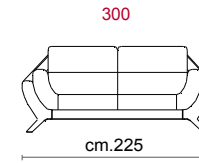

MONCALIERI

CS 697 Product Code

Struttura: Telaio in legno con cinghiatura di sostegno ad elasticità differenziata, rivestito in poliuretano espanso indeformabile. **Imbottiture:** Poliuretano indeformabile a doppia densità e ovattato faldato. **Rivestimento:** In pelle o in tessuto, non sfoderabile. **Piede:** In acciaio lucido altezza 15 cm. **Caratteristiche:** Poggiatesta con movimento su tutte le sedute con spalliera. **Optional:** piede in colore Titanium Dark.

Structure: Wooden frame fitted with an elasticised webbing suspension, covered with stress resistant undeformable polyurethane foam. **Paddings:** Double density polyurethane foam and padding. **Covering:** In leather or fabric, not removable. **Feet:** In metal 15 cm with polish chrome finishing. **Features:** Headrest with adjustable movement on all versions with back. **Optional:** Feet in Titanium Dark colour.

COVERING

STANDARD FEATURES

OPTIONAL FEATURES...

Colore vernice piede / Color paint feet

CASTELLO
SOFA
Made in Italy

201/202

251/252

301/302

101/102

151/152

103

155

502

901/902

906/907

601

602/603

115/116