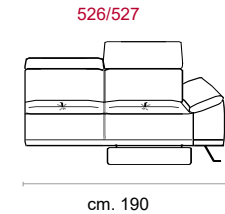

CASTELLO
SOFA
Made in Italy