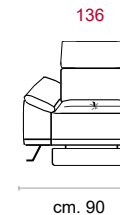

COVERING

STANDARD FEATURES

OPTIONAL FEATURES...

KIT BATTERIA RICARICABILE
RECHARGEABLE BATTERY KIT

CASTELLO
SOFA
Made in Italy