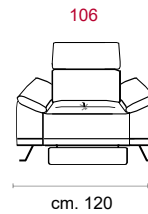

COVERING

STANDARD FEATURES

OPTIONAL FEATURES...

KIT BATTERIA RICARICABILE
RECHARGEABLE BATTERY KIT

CASTELLO
SOFA
Made in Italy