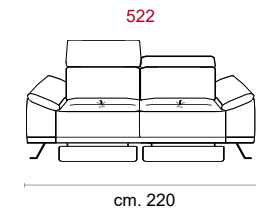

CASTELLO
SOFA
Made in Italy