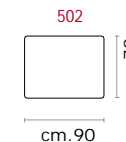

CASTELLO
SOFA
Made in Italy