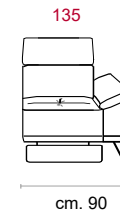

COVERING

STANDARD FEATURES

OPTIONAL FEATURES...

KIT BATTERIA RICARICABILE
RECHARGEABLE BATTERY KIT

CASTELLO
SOFA
Made in Italy