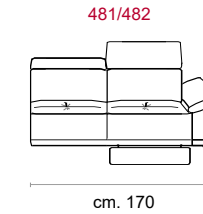

CASTELLO
SOFA
Made in Italy