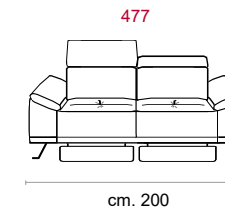

CASTELLO
SOFA
Made in Italy