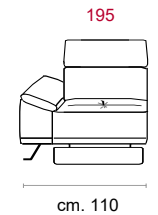

CASTELLO
SOFA
Made in Italy