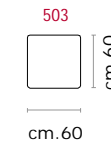

CASTELLO
SOFA
Made in Italy