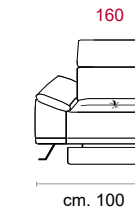

COVERING

STANDARD FEATURES

OPTIONAL FEATURES...

KIT BATTERIA RICARICABILE
RECHARGEABLE BATTERY KIT

CASTELLO
SOFA
Made in Italy