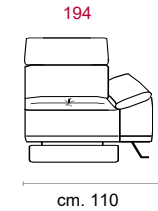

CASTELLO
SOFA
Made in Italy