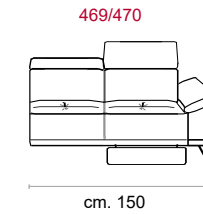

CASTELLO
SOFA
Made in Italy