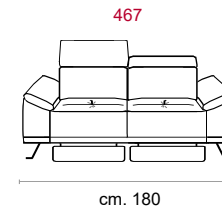

CASTELLO
SOFA
Made in Italy