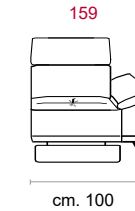

COVERING

STANDARD FEATURES

OPTIONAL FEATURES...

KIT BATTERIA RICARICABILE
RECHARGEABLE BATTERY KIT

CASTELLO
SOFA
Made in Italy