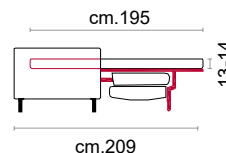

Electro-welded mesh orthopaedic bed with elastic belts on the seat.

Mattress in polyurethane 13-14 cm. high. Sleeping dimensions 195 cm.

Seat and back cushions attached to the bed mechanism during the opening.

**Optional features:** "C" armrest with tilting mechanism

Rivestimento / Covering

Caratteristiche Optional  
Optional Features

Il bracciolo inclinato incrementa l'ingombro massimo di 14 cm

The extended armrest increases the maximum overall dimensions by 14 cm

Bracciolo  
Armrest

A\*  
B  
C

	250	300	350
A*	cm. 172	cm. 192	cm. 212
B	cm. 160	cm. 180	cm. 200
C	cm.170 → 184	cm.190 → 204	cm.210 → 224

Bracciolo  
Armrest

A\*  
B  
C

	270	320	371
A*	cm. 172	cm. 192	cm. 212
B	cm. 160	cm. 180	cm. 200
C	cm.170 → 184	cm.190 → 204	cm.210 → 224