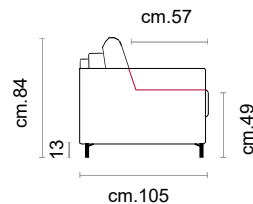

Electro-welded mesh orthopaedic bed with elastic belts on the seat.

Mattress in polyurethane 13-14 cm. high. Sleeping dimensions 195 cm.

Seat and back cushions attached to the bed mechanism during the opening.

**Optional features:** "C" armrest with tilting mechanism

Rivestimento / Covering

Caratteristiche Optional  
Optional Features

Il bracciolo inclinato incrementa l'ingombro massimo di 14 cm

The extended armrest increases the maximum overall dimensions by 14 cm

Bracciolo  
Armrest

A\*  
B  
C

	250	300	350
A*	cm. 172	cm. 192	cm. 212
B	cm. 160	cm. 180	cm. 200
C	cm.170 → 184	cm.190 → 204	cm.210 → 224

Bracciolo  
Armrest

A\*  
B  
C

	270	320	371
A*	cm. 172	cm. 192	cm. 212
B	cm. 160	cm. 180	cm. 200
C	cm.170 → 184	cm.190 → 204	cm.210 → 224