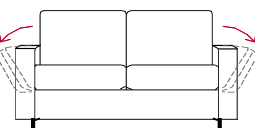

Electro-welded mesh orthopaedic bed with elastic belts on the seat.

Mattress in polyurethane 13-14 cm. high. Sleeping dimensions 195 cm.

Seat and back cushions attached to the bed mechanism during the opening.

**Optional features:** "C" armrest with tilting mechanism

Rivestimento / Covering

Caratteristiche Optional  
Optional Features

Il bracciolo inclinato incrementa l'ingombro massimo di 14 cm

The extended armrest increases the maximum overall dimensions by 14 cm