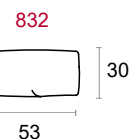

Electro-welded mesh orthopaedic bed with elastic belts on the seat.

Mattress in polyurethane 13-14 cm. high. Sleeping dimensions 195 cm.

Seat and back cushions attached to the bed mechanism during the opening.

Bracciolo  
Armrest

A\*  
B  
C

	250	300	350
A*	cm. 172	cm. 192	cm. 212
B	cm. 160	cm. 180	cm. 200
C	cm.170 → 184	cm.190 → 204	cm.210 → 224

Bracciolo  
Armrest

A\*  
B  
C

	270	320	371
A*	cm. 172	cm. 192	cm. 212
B	cm. 160	cm. 180	cm. 200
C	cm.170 → 184	cm.190 → 204	cm.210 → 224