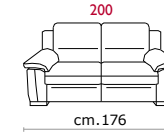

Rivestimento: In pelle, o in tessuto non sfoderabile.

Piede: In legno altezza 4,5 cm.

Structure: *Wooden frame fitted with an elasticised webbing suspension, covered with stress resistant undeformable polyurethane foam.*

Paddings: *Double density polyurethane foam and padding. Back cushions in fibre fillings.*

Covering: *In leather or fabric, not removable.*

Feet: *In solid wood 4,5 cm high.*

COVERING

STANDARD FEATURES

OPTIONAL FEATURES...