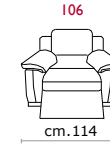

Rivestimento: In pelle, o in tessuto non sfoderabile.

Piede: In legno altezza 4,5 cm.

Structure: *Wooden frame fitted with an elasticised webbing suspension, covered with stress resistant undeformable polyurethane foam.*

Paddings: *Double density polyurethane foam and padding. Back cushions in fibre fillings.*

Covering: *In leather or fabric, not removable.*

Feet: *In solid wood 4,5 cm high.*

COVERING

STANDARD FEATURES

OPTIONAL FEATURES...