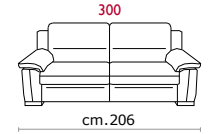

Rivestimento: In pelle, o in tessuto non sfoderabile.

Piede: In legno altezza 4,5 cm.

Structure: *Wooden frame fitted with an elasticised webbing suspension, covered with stress resistant undeformable polyurethane foam.*

Paddings: *Double density polyurethane foam and padding. Back cushions in fibre fillings.*

Covering: *In leather or fabric, not removable.*

Feet: *In solid wood 4,5 cm high.*

COVERING

STANDARD FEATURES

OPTIONAL FEATURES...