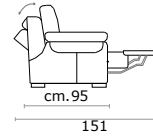

Rivestimento: In pelle, o in tessuto non sfoderabile.

Piede: In legno altezza 4,5 cm.

Structure: *Wooden frame fitted with an elasticised webbing suspension, covered with stress resistant undeformable polyurethane foam.*

Paddings: *Double density polyurethane foam and padding. Back cushions in fibre fillings.*

Covering: *In leather or fabric, not removable.*

Feet: *In solid wood 4,5 cm high.*

COVERING

STANDARD FEATURES

OPTIONAL FEATURES...