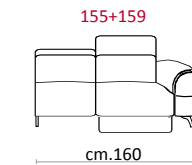

COVERING

STANDARD FEATURES

OPTIONAL FEATURES...

CASTELLO
SOFA
Made in Italy

Versione recliner / Recliner version

Versioni recliner modulare / Modular recliner version

cm.83

cm.83

modulo 68

cm.68

cm.92

cm.92

cm.92

cm.160

cm.160

cm.160

cm.160

modulo 83

cm.107

cm.107

cm.107

cm.190

cm.190

cm.190