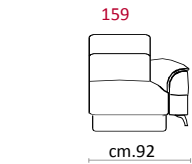

COVERING

STANDARD FEATURES

OPTIONAL FEATURES...

CASTELLO
SOFA
Made in Italy

Versione recliner / Recliner version

Versioni recliner modulare / Modular recliner version

cm.83

cm.83

modulo 68

cm.68

cm.92

cm.92

cm.92

cm.160

cm.160

cm.160

cm.160

modulo 83

cm.107

cm.107

cm.107

cm.190

cm.190

cm.190

cm.190

cm.214

cm.214

cm.214

cm.214