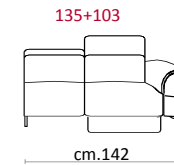

COVERING

STANDARD FEATURES

OPTIONAL FEATURES...

CASTELLO
SOFA
Made in Italy

Versione recliner / Recliner version

Versioni recliner modulare / Modular recliner version

cm.83

cm.83

modulo 68

cm.68

cm.92

cm.92

cm.92

cm.160

cm.160

cm.160

cm.160

modulo 83

cm.107

cm.107

cm.107

cm.190

cm.190

cm.190

cm.190

cm.214

cm.214

cm.214

cm.214