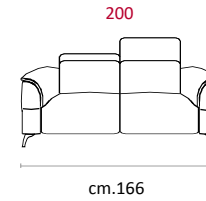

COVERING

STANDARD FEATURES

OPTIONAL FEATURES...

CASTELLO
SOFA
Made in Italy

modulo 59

modulo 68

modulo 83

Versione fissa e componibile / Fixed and sectional version