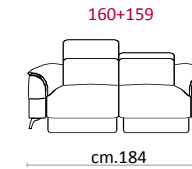

COVERING

STANDARD FEATURES

OPTIONAL FEATURES...

CASTELLO
SOFA
Made in Italy

Versione recliner / Recliner version

Versioni recliner modulare / Modular recliner version

cm.83

cm.83

modulo 68

cm.68

cm.92

cm.92

cm.92

cm.160

cm.160

cm.160