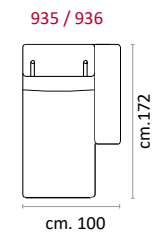

modulo 59

modulo 68

modulo 83

Altre versioni componibili / Other sectional versions