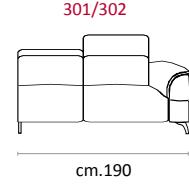

modulo 59

modulo 68

modulo 83

Altre versioni componibili / Other sectional versions