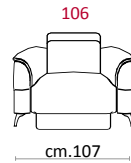

COVERING

STANDARD FEATURES

OPTIONAL FEATURES...

CASTELLO
SOFA
Made in Italy

Versione recliner / Recliner version

Versioni recliner modulare / Modular recliner version

cm.83

cm.83

modulo 68

cm.68

cm.92

cm.92

cm.92

cm.160

cm.160

cm.160

cm.160

modulo 83

cm.107

cm.107

cm.107

cm.190

cm.190

cm.190