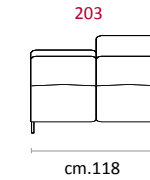

modulo 59

modulo 68

modulo 83

Altre versioni componibili / Other sectional versions