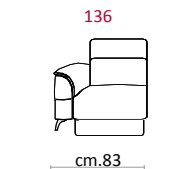

COVERING

STANDARD FEATURES

OPTIONAL FEATURES...

CASTELLO
SOFA
Made in Italy

Versione recliner / Recliner version

Versioni recliner modulare / Modular recliner version

cm.83

cm.83

modulo 68

cm.68

cm.92

cm.92

cm.92

cm.160

cm.160

cm.160

cm.160

modulo 83

cm.107

cm.107

cm.107

cm.190

cm.190

cm.190

cm.190

cm.214

cm.214

cm.214

cm.214