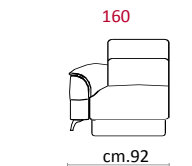

COVERING

STANDARD FEATURES

OPTIONAL FEATURES...

CASTELLO
SOFA
Made in Italy

Versione recliner / Recliner version

Versioni recliner modulare / Modular recliner version

cm.83

cm.83

modulo 68

cm.68

cm.92

cm.92

cm.92

cm.160

cm.160

cm.160

cm.160

modulo 83

cm.107

cm.107

cm.107

cm.190

cm.190

cm.190