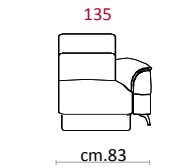

COVERING

STANDARD FEATURES

OPTIONAL FEATURES...

CASTELLO
SOFA
Made in Italy

Versione recliner / Recliner version

Versioni recliner modulare / Modular recliner version

cm.83

cm.83

modulo 68

cm.68

cm.92

cm.92

cm.92

cm.160

cm.160

cm.160

cm.160

modulo 83

cm.107

cm.107

cm.107

cm.190

cm.190

cm.190

cm.190

cm.214

cm.214

cm.214

cm.214