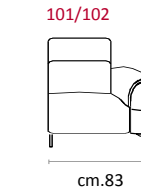

modulo 59

modulo 68

modulo 83

Altre versioni componibili / Other sectional versions