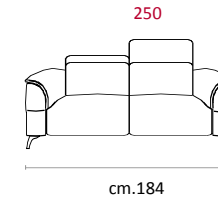

COVERING

STANDARD FEATURES

OPTIONAL FEATURES...

CASTELLO
SOFA
Made in Italy

modulo 59

modulo 68

modulo 83

Versione fissa e componibile / Fixed and sectional version