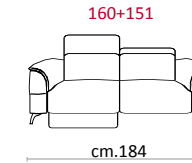

COVERING

STANDARD FEATURES

OPTIONAL FEATURES...

CASTELLO
SOFA
Made in Italy

Versione recliner / Recliner version

Versioni recliner modulare / Modular recliner version

cm.83

cm.83

modulo 68

cm.68

cm.92

cm.92

cm.92

cm.160

cm.160

cm.160