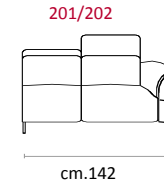

modulo 59

modulo 68

modulo 83

Altre versioni componibili / Other sectional versions