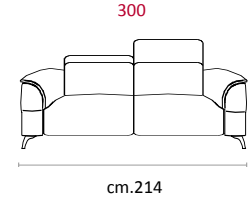

COVERING

STANDARD FEATURES

OPTIONAL FEATURES...

CASTELLO
SOFA
Made in Italy

modulo 59

modulo 68

modulo 83

Versione fissa e componibile / Fixed and sectional version