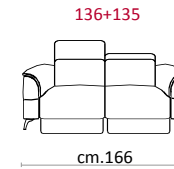

COVERING

STANDARD FEATURES

OPTIONAL FEATURES...

CASTELLO
SOFA
Made in Italy

Versione recliner / Recliner version

Versioni recliner modulare / Modular recliner version

cm.83

cm.83

modulo 68

cm.68

cm.92

cm.92

cm.92

cm.160

cm.160

cm.160

cm.160

modulo 83

cm.107

cm.107

cm.107

cm.190

cm.190

cm.190