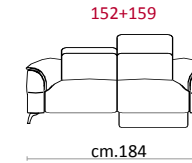

COVERING

STANDARD FEATURES

OPTIONAL FEATURES...

CASTELLO
SOFA
Made in Italy

Versione recliner / Recliner version

Versioni recliner modulare / Modular recliner version

cm.83

cm.83

modulo 68

cm.68

cm.92

cm.92

cm.92

cm.160

cm.160

cm.160

cm.160

modulo 83

cm.107

cm.107

cm.107

cm.190

cm.190

cm.190