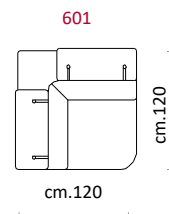

modulo 59

modulo 68

modulo 83

Altre versioni componibili / Other sectional versions