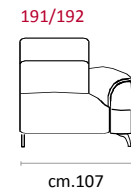

modulo 59

modulo 68

modulo 83

Altre versioni componibili / Other sectional versions