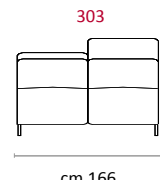

modulo 59

modulo 68

modulo 83

Altre versioni componibili / Other sectional versions