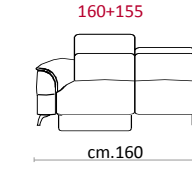

COVERING

STANDARD FEATURES

OPTIONAL FEATURES...

CASTELLO
SOFA
Made in Italy

Versione recliner / Recliner version

Versioni recliner modulare / Modular recliner version

cm.83

cm.83

modulo 68

cm.68

cm.92

cm.92

cm.92

cm.160

cm.160

cm.160

cm.160

modulo 83

cm.107

cm.107

cm.107

cm.190

cm.190

cm.190