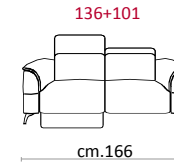

COVERING

STANDARD FEATURES

OPTIONAL FEATURES...

CASTELLO
SOFA
Made in Italy

Versione recliner / Recliner version

Versioni recliner modulare / Modular recliner version

cm.83

cm.83

modulo 68

cm.68

cm.92

cm.92

cm.92

cm.160

cm.160

cm.160

cm.160

modulo 83

cm.107

cm.107

cm.107

cm.190

cm.190

cm.190