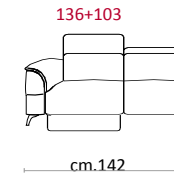

COVERING

STANDARD FEATURES

OPTIONAL FEATURES...

CASTELLO
SOFA
Made in Italy

Versione recliner / Recliner version

Versioni recliner modulare / Modular recliner version

cm.83

cm.83

modulo 68

cm.68

cm.92

cm.92

cm.92

cm.160

cm.160

cm.160

cm.160

modulo 83

cm.107

cm.107

cm.107

cm.190

cm.190

cm.190