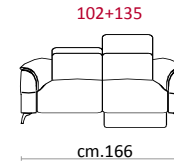

COVERING

STANDARD FEATURES

OPTIONAL FEATURES...

CASTELLO
SOFA
Made in Italy

Versione recliner / Recliner version

Versioni recliner modulare / Modular recliner version

cm.83

cm.83

modulo 68

cm.68

cm.92

cm.92

cm.92

cm.160

cm.160

cm.160

cm.160

modulo 83

cm.107

cm.107

cm.107

cm.190

cm.190

cm.190