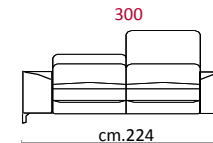

ALBA

CS-421 Product Code

Struttura: Telaio in legno con cinghiatura di sostegno ad elasticità differenziata, rivestito in poliuretano espanso indeformabile.

Imbottiture: Poliuretano indeformabile a doppia densità e ovattato faldato.

Rivestimento: In pelle, o in tessuto non sfoderabile.

Piede In metallo altezza 14 cm.

Caratteristiche: Poggiatesta con movimento su tutte le sedute con spalliera.

Structure: Wooden frame fitted with an elasticised webbing suspension, covered with stress resistant undeformable polyurethane foam.

Paddings: Double density polyurethane foam and padding.

Covering: In leather or fabric, not removable.

Feet: In metal 14 cm high.

Features: Headrest with adjustable movement on all versions with back.

COVERING

LEATHER

FABRIC

STANDARD FEATURES

DUAL DENSITY CUSHIONS

RECLINING HEADREST ON ALL SEATS

OPTIONAL FEATURES...

ELECTRIC RECLINER

CASTELLO
SOFA
Made in Italy

modulo 59

Versione fissa e componibile / Fixed and sectional version

modulo 68

modulo 59

Altre versioni componibili / Other sectional versions

modulo 68

modulo 83