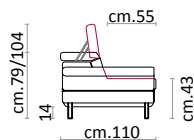

ALBA

CS-421 Product Code

Struttura: Telaio in legno con cinghiatura di sostegno ad elasticità differenziata, rivestito in poliuretano espanso indeformabile.

Imbottiture: Poliuretano indeformabile a doppia densità e ovattato faldato.

Rivestimento: In pelle, o in tessuto non sfoderabile.

Piede In metallo altezza 14 cm.

Caratteristiche: Poggiatesta con movimento su tutte le sedute con spalliera.

Structure: Wooden frame fitted with an elasticised webbing suspension, covered with stress resistant undeformable polyurethane foam.

Paddings: Double density polyurethane foam and padding.

Covering: In leather or fabric, not removable.

Feet: In metal 14 cm high.

Features: Headrest with adjustable movement on all versions with back.

COVERING

LEATHER

FABRIC

STANDARD FEATURES

DUAL DENSITY CUSHIONS

RECLINING HEADREST ON ALL SEATS

OPTIONAL FEATURES...

ELECTRIC RECLINER

CASTELLO
SOFA
Made in Italy

modulo 59

Versione fissa e componibile / Fixed and sectional version

modulo 68

modulo 59

Altre versioni componibili / Other sectional versions

modulo 68

modulo 83