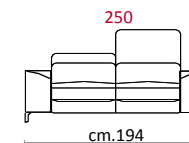

ALBA

CS-421 Product Code

Struttura: Telaio in legno con cinghiatura di sostegno ad elasticità differenziata, rivestito in poliuretano espanso indeformabile.

Imbottiture: Poliuretano indeformabile a doppia densità e ovattato faldato.

Rivestimento: In pelle, o in tessuto non sfoderabile.

Piede In metallo altezza 14 cm.

Caratteristiche: Poggiatesta con movimento su tutte le sedute con spalliera.

Structure: Wooden frame fitted with an elasticised webbing suspension, covered with stress resistant undeformable polyurethane foam.

Paddings: Double density polyurethane foam and padding.

Covering: In leather or fabric, not removable.

Feet: In metal 14 cm high.

Features: Headrest with adjustable movement on all versions with back.

COVERING

LEATHER

FABRIC

STANDARD FEATURES

DUAL DENSITY CUSHIONS

RECLINING HEADREST ON ALL SEATS

OPTIONAL FEATURES...

ELECTRIC RECLINER

CASTELLO
SOFA
Made in Italy

modulo 59

Versione fissa e componibile / Fixed and sectional version

modulo 68

modulo 59

Altre versioni componibili / Other sectional versions

modulo 68

modulo 83