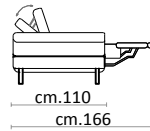

ALBA

CS-421 Product Code

Struttura: Telaio in legno con cinghiatura di sostegno ad elasticità differenziata, rivestito in poliuretano espanso indeformabile.

Imbottiture: Poliuretano indeformabile a doppia densità e ovattato faldato.

Rivestimento: In pelle, o in tessuto non sfoderabile.

Piede In metallo altezza 14 cm.

Caratteristiche: Poggiatesta con movimento su tutte le sedute con spalliera.

Structure: Wooden frame fitted with an elasticised webbing suspension, covered with stress resistant undeformable polyurethane foam.

Padding: Double density polyurethane foam and padding.

Covering: In leather or fabric, not removable.

Feet: In metal 14 cm high.

Features: Headrest with adjustable movement on all versions with back.

COVERING

LEATHER

FABRIC

STANDARD FEATURES

DUAL DENSITY
CUSHIONS

RECLINING HEADREST
ON ALL SEATS

OPTIONAL FEATURES...

ELECTRIC
RECLINER

CASTELLO
SOFA
Made in Italy

Versione recliner / Recliner version

modulo 59

modulo 68

modulo 83

modulo 59

modulo 68

modulo 83

Versioni recliner modulare / Modular recliner version