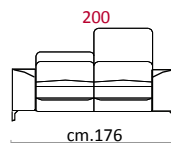

modulo 59

Versione fissa e componibile / Fixed and sectional version