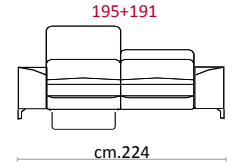

modulo 59

modulo 68

modulo 83