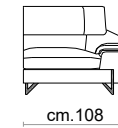

AMANTEA

CS-66K Product Code

Struttura: Telaio in legno con cinghiatura di sostegno ad elasticità differenziata, rivestito in poliuretano espanso indeformabile.

Imbottiture: Poliuretano indeformabile a doppia densità e ovattato faldato.

Rivestimento: In pelle o in tessuto, non sfoderabile.

Piede: In metallo altezza 12 cm.

Caratteristiche: Poggiatesta con movimento su tutte le sedute con spalliera.

Structure: Wooden frame fitted with an elasticised webbing suspension, covered with stress resistant undeformable polyurethane foam.

Paddings: Double density polyurethane foam and padding.

Covering: In leather or fabric, not removable.

Feet: In metal 12 cm high.

Features: Headrest with adjustable movement on all versions with back.

COVERING

LEATHER

FABRIC

STANDARD FEATURES

DUAL DENSITY
CUSHIONS

RECLINING HEADREST
ON ALL SEATS

OPTIONAL FEATURES...

CASTELLO

SOFA

Made in Italy

301/302

101/102

502

602/603

sectionals example