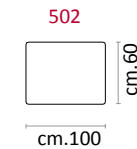

BALBOA

CS-478 Product Code

Struttura: Telaio in legno con cinghiatura di sostegno ad elasticità differenziata, rivestito in poliuretano espanso indeformabile.

Imbottiture: In poliuretano indeformabile a doppia densità e ovattato faldato. Schienale in fibra di poliestere a fiocchi trattato con silicone.

Rivestimento: In pelle, in tessuto o pelle e tessuto combinato non sfoderabile.

Piede: In metallo, altezza 17.5 cm colore Titanium Dark.

Structure: Wooden frame fitted with an elasticised webbing suspension, covered with stress resistant undeformable polyurethane foam.

Paddings: Double density polyurethane foam and padding. Back cushions in fibre fillings.

Covering: In leather or fabric, or combined leather and fabric not removable.

Feet: In metal 17,5 cm high colour Titanium Dark