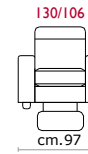

CASTELLO
SOFA
Made in Italy