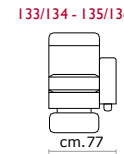

CASTELLO
SOFA
Made in Italy