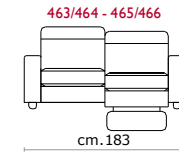

CASTELLO
SOFA
Made in Italy