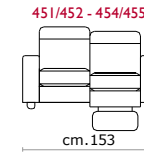

CASTELLO
SOFA
Made in Italy