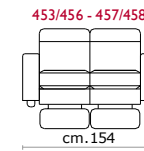

CASTELLO
SOFA
Made in Italy