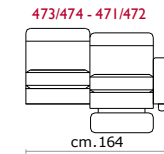

CASTELLO
SOFA
Made in Italy