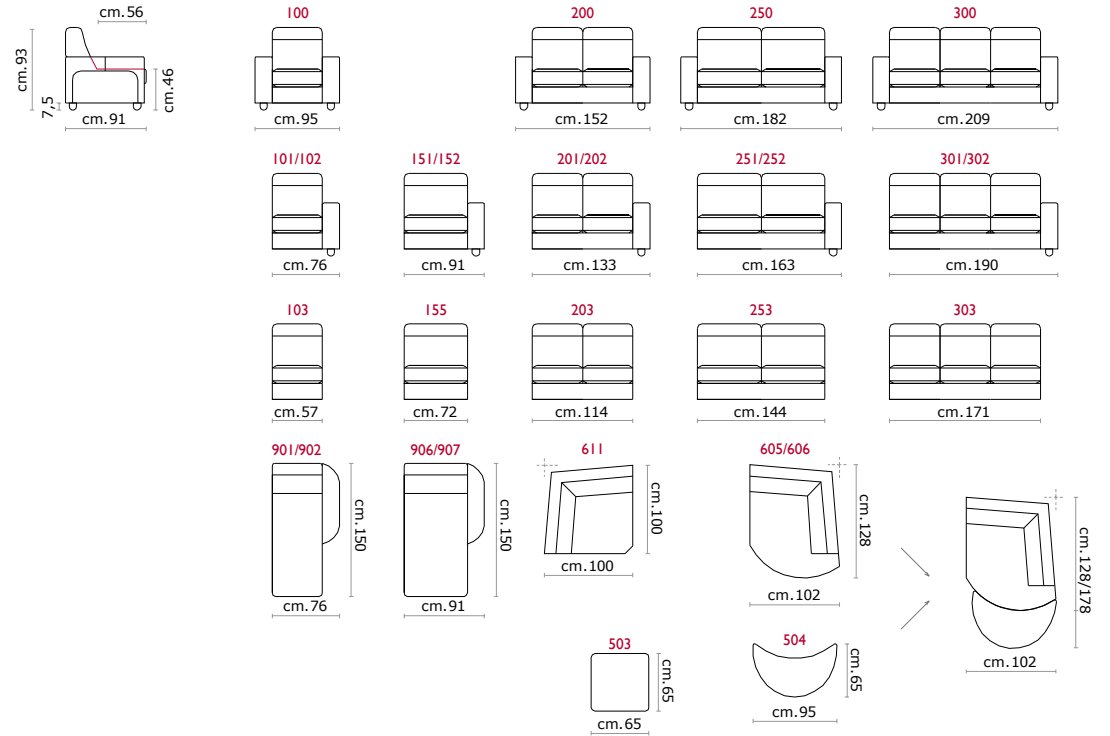

Mattress: In polyurethane 11 cm high. Sleeping dimensions 175 cm which can change according to the version.

Bed Features: Removable seat cushion, during the opening of the bed mechanism.

Upon request: Mattress made of aloe-vera.