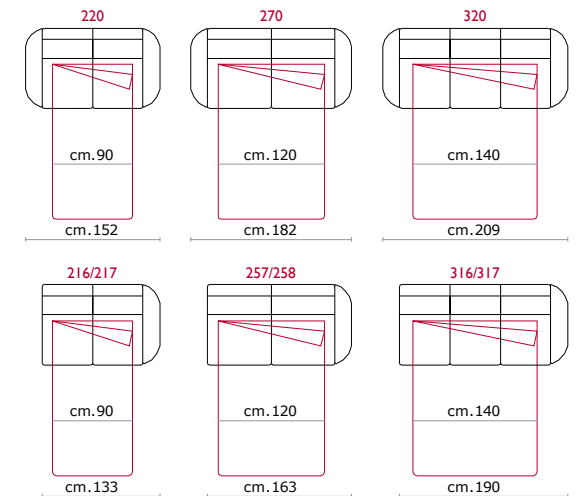

Materasso: In poliuretano altezza 11 cm. Misura utile per dormire 175 cm larghezza variabile a seconda della versione.

Caratteristiche: Durante il ribaltamento, cuscini di seduta volanti.

A richiesta: Materasso in aloe-vera.

Feet: In plastic 7,5 cm high tinted with wengé finish.

Features: Manual recliner, or electric recliner with a new "Touch" operating button system.

Bed mechanism: Orthopaedic electro-welded mesh, with lifting opening system. Made of steel and coated with epoxy metal grey colour.

Mattress: In polyurethane 11 cm high. Sleeping dimensions 175 cm which can change according to the version.

Bed Features: Removable seat cushion, during the opening of the bed mechanism.

Upon request: Mattress made of aloe-vera.