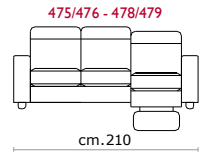

CASTELLO
SOFA
Made in Italy