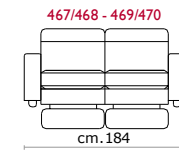

CASTELLO
SOFA
Made in Italy