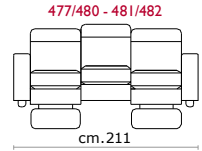

CASTELLO
SOFA
Made in Italy