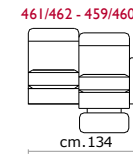

CASTELLO
SOFA
Made in Italy