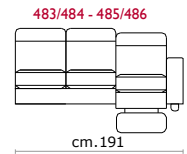

CASTELLO
SOFA
Made in Italy