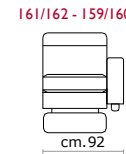

CASTELLO
SOFA
Made in Italy