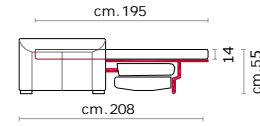

CHIARA

CS520 Product Code

Struttura: Telaio in legno con cinghiatura di sostegno ad elasticità differenziata, rivestito in poliuretano espanso indeformabile.

Imbottiture: Poliuretano indeformabile a doppia densità e ovattato faldato.

Rivestimento: In pelle o in tessuto, non sfoderabile.

Piede: In legno altezza 3,5cm.

Caratteristiche letto: Meccanismo con apertura sincronizzata mediante ribaltamento della spalliera. Piano letto ortopedico con rete elettrosaldata e cinghie elastiche sulla seduta. Materasso in poliuretano altezza 14 cm, misura utile per dormire 195 cm. Durante il ribaltamento, cuscini di seduta e schienale agganciati alla rete letto.

Structure: Wooden frame fitted with an elasticised webbing suspension, covered with stress resistant undeformable polyurethane foam.

Paddings: Double density polyurethane foam and padding.

Covering: In leather or fabric, not removable.

Feet: In solid wood 3,5cm. high.

Bed features: Mechanism featuring synchronized tipping back opening. Electro-welded mesh orthopaedic bed with elastic belts on the seat. Mattress in polyurethane 14 cm. high. Sleeping dimensions 195 cm. Seat and back cushions attached to the bed mechanism during the opening.

COVERING

LEATHER

FABRIC

STANDARD FEATURES

OPTIONAL FEATURES...

BED VERSION

PUNTO SELLA STITCHING

CASTELLO
SOFA
Made in Italy

CHIARA 520