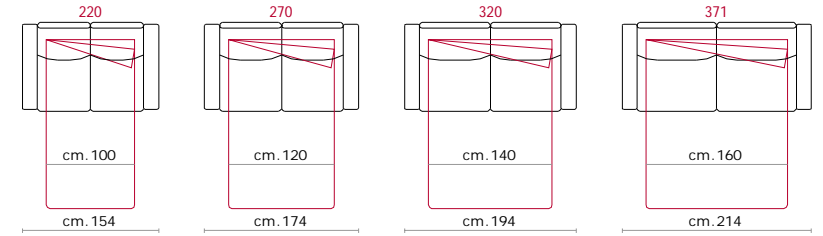

CHIARA

CS520 Product Code

Struttura: Telaio in legno con cinghiatura di sostegno ad elasticità differenziata, rivestito in poliuretano espanso indeformabile.

Imbottiture: Poliuretano indeformabile a doppia densità e ovattato faldato.

Rivestimento: In pelle o in tessuto, non sfoderabile.

Piede: In legno altezza 3,5cm.

Caratteristiche letto: Meccanismo con apertura sincronizzata mediante ribaltamento della spalliera. Piano letto ortopedico con rete elettrosaldata e cinghie elastiche sulla seduta. Materasso in poliuretano altezza 14 cm, misura utile per dormire 195 cm. Durante il ribaltamento, cuscini di seduta e schienale agganciati alla rete letto.

Structure: Wooden frame fitted with an elasticised webbing suspension, covered with stress resistant undeformable polyurethane foam.

Paddings: Double density polyurethane foam and padding.

Covering: In leather or fabric, not removable.

Feet: In solid wood 3,5cm. high.

Bed features: Mechanism featuring synchronized tipping back opening. Electro-welded mesh orthopaedic bed with elastic belts on the seat. Mattress in polyurethane 14 cm. high. Sleeping dimensions 195 cm. Seat and back cushions attached to the bed mechanism during the opening.

COVERING

LEATHER

FABRIC

STANDARD FEATURES

OPTIONAL FEATURES...

BED VERSION

PUNTO SELLA STITCHING

CASTELLO
SOFA
Made in Italy

CHIARA 521