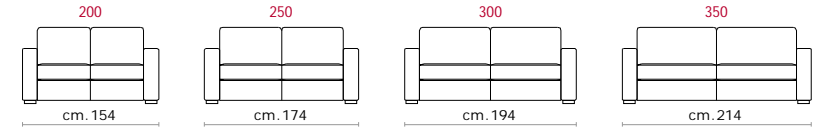

CHIARA

CS520 Product Code

Struttura: Telaio in legno con cinghiatura di sostegno ad elasticità differenziata, rivestito in poliuretano espanso indeformabile.

Imbottiture: Poliuretano indeformabile a doppia densità e ovattato faldato.

Rivestimento: In pelle o in tessuto, non sfoderabile.

Piede: In legno altezza 3,5cm.

Caratteristiche letto: Meccanismo con apertura sincronizzata mediante ribaltamento della spalliera. Piano letto ortopedico con rete elettrosaldata e cinghie elastiche sulla seduta. Materasso in poliuretano altezza 14 cm, misura utile per dormire 195 cm. Durante il ribaltamento, cuscini di seduta e schienale agganciati alla rete letto.

Structure: Wooden frame fitted with an elasticised webbing suspension, covered with stress resistant undeformable polyurethane foam.

Paddings: Double density polyurethane foam and padding.

Covering: In leather or fabric, not removable.

Feet: In solid wood 3,5cm. high.

Bed features: Mechanism featuring synchronized tipping back opening. Electro-welded mesh orthopaedic bed with elastic belts on the seat. Mattress in polyurethane 14 cm. high. Sleeping dimensions 195 cm. Seat and back cushions attached to the bed mechanism during the opening.

COVERING

LEATHER

FABRIC

STANDARD FEATURES

OPTIONAL FEATURES...

BED VERSION

PUNTO SELLA STITCHING

CASTELLO
SOFA
Made in Italy

CHIARA 521