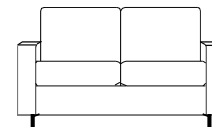

Mattress in polyurethane 12 cm. high. Sleeping dimensions 195 cm.

Seat and back cushions attached to the bed mechanism during the opening.

Optional features: "C" armrest with tilting mechanism

Rivestimento / Covering

Caratteristiche Optional
Optional Features

Il bracciolo inclinato incrementa l'ingombro massimo di 14 cm

The extended armrest increases the maximum overall dimensions by 14 cm

Bracciolo
Armrest

A*
B
C

250

300

350

cm. 172

cm. 192

cm. 212

cm. 160

cm. 180

cm. 200

cm.170 → 184