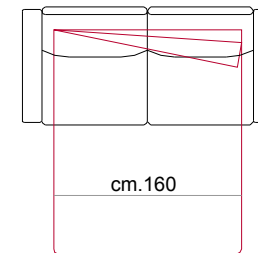

Mattress in polyurethane 12 cm. high. Sleeping dimensions 195 cm.

Seat and back cushions attached to the bed mechanism during the opening.

Optional features: "C" armrest with tilting mechanism

Rivestimento / Covering

350

cm. 172

cm. 192

cm. 212

cm. 160

cm. 180

cm. 200

cm.170 → 184

cm.190 → 204

cm.210 → 224

Bracciolo
Armrest

A*
B
C

270

320

371

cm.120

cm.140

cm.160

cm. 172

cm. 192

cm. 212

cm. 160

cm. 180

cm. 200