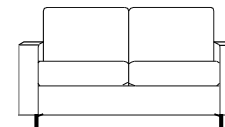

Mattress in polyurethane 12 cm. high. Sleeping dimensions 195 cm.

Seat and back cushions attached to the bed mechanism during the opening.

Optional features: "C" armrest with tilting mechanism

Rivestimento / Covering

Caratteristiche Optional
Optional Features

Il bracciolo inclinato incrementa l'ingombro massimo di 14 cm

The extended armrest increases the maximum overall dimensions by 14 cm

Bracciolo
Armrest

A*
B
C

250

300

350

cm. 172

cm. 192

cm. 212

cm. 160

cm. 180

cm. 200

cm.170 → 184