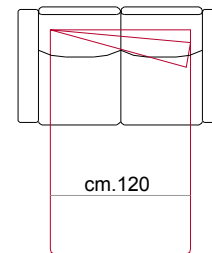

Mattress in polyurethane 12 cm. high. Sleeping dimensions 195 cm.

Seat and back cushions attached to the bed mechanism during the opening.

Optional features: "C" armrest with tilting mechanism

Rivestimento / Covering

350

cm. 172

cm. 192

cm. 212

cm. 160

cm. 180

cm. 200

cm.170 → 184

cm.190 → 204

cm.210 → 224

Bracciolo
Armrest

A*
B
C

270

320

371

cm.120

cm.140

cm.160

cm. 172

cm. 192

cm. 212

cm. 160

cm. 180

cm. 200