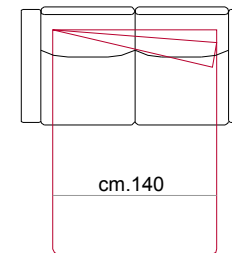

Mattress in polyurethane 12 cm. high. Sleeping dimensions 195 cm.

Seat and back cushions attached to the bed mechanism during the opening.

Optional features: "C" armrest with tilting mechanism

Rivestimento / Covering

350

cm. 172

cm. 192

cm. 212

cm. 160

cm. 180

cm. 200

cm.170 → 184

cm.190 → 204

cm.210 → 224

Bracciolo
Armrest

A*
B
C

270

320

371

cm.120

cm.140

cm.160

cm. 172

cm. 192

cm. 212

cm. 160

cm. 180

cm. 200