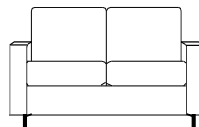

Mattress in polyurethane 12 cm. high. Sleeping dimensions 195 cm.

Seat and back cushions attached to the bed mechanism during the opening.

Optional features: "C" armrest with tilting mechanism

Rivestimento / Covering

Caratteristiche Optional
Optional Features

Il bracciolo inclinato incrementa l'ingombro massimo di 14 cm

The extended armrest increases the maximum overall dimensions by 14 cm

Bracciolo
Armrest

A*
B
C

250

300

350

cm. 172

cm. 192

cm. 212

cm. 160

cm. 180

cm. 200

cm.170 → 184