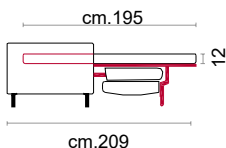

Mattress in polyurethane 12 cm. high. Sleeping dimensions 195 cm.

Seat and back cushions attached to the bed mechanism during the opening.

Optional features: "C" armrest with tilting mechanism

Rivestimento / Covering

Caratteristiche Optional
Optional Features

Il bracciolo inclinato incrementa l'ingombro massimo di 14 cm

The extended armrest increases the maximum overall dimensions by 14 cm

Bracciolo
Armrest

A*
B
C

250

300