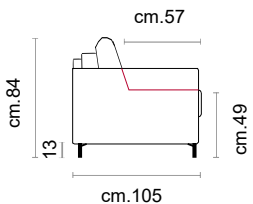

Mattress in polyurethane 12 cm. high. Sleeping dimensions 195 cm.

Seat and back cushions attached to the bed mechanism during the opening.

Optional features: "C" armrest with tilting mechanism

Rivestimento / Covering

Caratteristiche Optional
Optional Features

Il bracciolo inclinato incrementa l'ingombro massimo di 14 cm

The extended armrest increases the maximum overall dimensions by 14 cm

Bracciolo
Armrest

A*
B
C

250

300