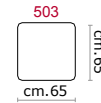

KENZO

CS109 Product Code

Struttura: Telaio in legno con cinghiatura di sostegno ad elasticità differenziata, rivestito in poliuretano espanso indeformabile.

Imbottiture: Poliuretano indeformabile a doppia densità e ovattato faldato.

Rivestimento: In pelle, o in tessuto non sfoderabile.

Piede: In legno massello tinteggiato in diverse finiture di colore, altezza 6 cm.

Su richiesta: piedi rivestiti in pelle.

Structure: Wooden frame fitted with an elasticised webbing suspension, covered with stress resistant undeformable polyurethane foam. **Paddings:** Double density polyurethane foam and padding.

Covering: In leather, or in fabric not removable.

Feet: In solid wood 6 cm high in different finishings.

Upon request: leather upholstered feet.

COVERING

LEATHER

STANDARD FEATURES

DUAL DENSITY
CUSHIONS

OPTIONAL FEATURES...

LEATHER
UPHOLSTERED FEET

CASTELLO
SOFA
Made in Italy