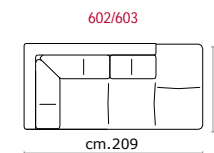

MALAGA

CS-274 Product Code

Struttura: Telaio in legno con cinghiatura di sostegno ad elasticità differenziata, rivestito in poliuretano espanso indeformabile.

Imbottiture: Poliuretano indeformabile a doppia densità e ovattato faldato. Schienale in fibra di poliestere a fiocchi.

Rivestimento: In pelle, o in tessuto non sfoderabile.

Piede: in metallo altezza 13 cm.

Optional: piede in metallo colore Titanium Dark.

Structure: *Wooden frame fitted with an elasticised webbing suspension, covered with stress resistant undeformable polyurethane foam.*

Paddings: *Double density polyurethane foam and padding. Back cushions in fibre fillings.*

Covering: *In leather or fabric, not removable.*

Feet: *In metal 13 cm high.*

Optional: *feet in metal in Titanium Dark colour.*

COVERING

STANDARD FEATURES

OPTIONAL FEATURES...

CASTELLO
SOFA
Made in Italy

sectionals example

Colore vernice piede / Color paint feet