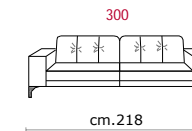

MALAGA

CS-274 Product Code

Struttura: Telaio in legno con cinghiatura di sostegno ad elasticità differenziata, rivestito in poliuretano espanso indeformabile.

Imbottiture: Poliuretano indeformabile a doppia densità e ovattato faldato. Schienale in fibra di poliestere a fiocchi.

Rivestimento: In pelle, o in tessuto non sfoderabile.

Piede: in metallo altezza 13 cm.

Optional: piede in metallo colore Titanium Dark.

Structure: *Wooden frame fitted with an elasticised webbing suspension, covered with stress resistant undeformable polyurethane foam.*

Paddings: *Double density polyurethane foam and padding. Back cushions in fibre fillings.*

Covering: *In leather or fabric, not removable.*

Feet: *In metal 13 cm high.*

Optional: *feet in metal in Titanium Dark colour.*

COVERING

STANDARD FEATURES

OPTIONAL FEATURES...

CASTELLO
SOFA
Made in Italy

sectionals example

Colore vernice piede / Color paint feet