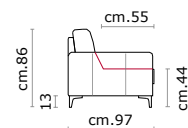

MALAGA

CS-274 Product Code

Struttura: Telaio in legno con cinghiatura di sostegno ad elasticità differenziata, rivestito in poliuretano espanso indeformabile.

Imbottiture: Poliuretano indeformabile a doppia densità e ovattato faldato. Schienale in fibra di poliestere a fiocchi.

Rivestimento: In pelle, o in tessuto non sfoderabile.

Piede: in metallo altezza 13 cm.

Optional: piede in metallo colore Titanium Dark.

Structure: *Wooden frame fitted with an elasticised webbing suspension, covered with stress resistant undeformable polyurethane foam.*

Paddings: *Double density polyurethane foam and padding. Back cushions in fibre fillings.*

Covering: *In leather or fabric, not removable.*

Feet: *In metal 13 cm high.*

Optional: *feet in metal in Titanium Dark colour.*

COVERING

STANDARD FEATURES

OPTIONAL FEATURES...

CASTELLO
SOFA
Made in Italy

sectionals example

Colore vernice piede / Color paint feet