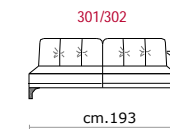

MALAGA

CS-274 Product Code

Struttura: Telaio in legno con cinghiatura di sostegno ad elasticità differenziata, rivestito in poliuretano espanso indeformabile.

Imbottiture: Poliuretano indeformabile a doppia densità e ovattato faldato. Schienale in fibra di poliestere a fiocchi.

Rivestimento: In pelle, o in tessuto non sfoderabile.

Piede: in metallo altezza 13 cm.

Optional: piede in metallo colore Titanium Dark.

Structure: *Wooden frame fitted with an elasticised webbing suspension, covered with stress resistant undeformable polyurethane foam.*

Paddings: *Double density polyurethane foam and padding. Back cushions in fibre fillings.*

Covering: *In leather or fabric, not removable.*

Feet: *In metal 13 cm high.*

Optional: *feet in metal in Titanium Dark colour.*

COVERING

STANDARD FEATURES

OPTIONAL FEATURES...

CASTELLO
SOFA
Made in Italy

sectionals example

Colore vernice piede / Color paint feet