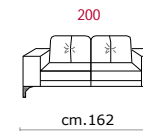

MALAGA

CS-274 Product Code

Struttura: Telaio in legno con cinghiatura di sostegno ad elasticità differenziata, rivestito in poliuretano espanso indeformabile.

Imbottiture: Poliuretano indeformabile a doppia densità e ovattato faldato. Schienale in fibra di poliestere a fiocchi.

Rivestimento: In pelle, o in tessuto non sfoderabile.

Piede: in metallo altezza 13 cm.

Optional: piede in metallo colore Titanium Dark.

Structure: *Wooden frame fitted with an elasticised webbing suspension, covered with stress resistant undeformable polyurethane foam.*

Paddings: *Double density polyurethane foam and padding. Back cushions in fibre fillings.*

Covering: *In leather or fabric, not removable.*

Feet: *In metal 13 cm high.*

Optional: *feet in metal in Titanium Dark colour.*

COVERING

STANDARD FEATURES

OPTIONAL FEATURES...

CASTELLO
SOFA
Made in Italy

sectionals example

Colore vernice piede / Color paint feet