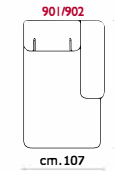

COVERING

LEATHER

FABRIC

STANDARD FEATURES

MODULAR SOFA

FEATHER

RECLINING HEADREST

OPTIONAL FEATURES...

CASUAL STITCHING

PIZZICATA STITCHING

CASTELLO
SOFA
Made in Italy