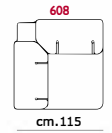

URBINO

CS462 Product Code

Struttura: Telaio in legno con cinghiatura di sostegno ad elasticità differenziata, rivestito in poliuretano espanso indeformabile.

Imbottiture: Schienali e cuscini in piuma con inserto centrale in poliuretano espanso indeformabile. Braccioli in piuma.

Rivestimento: In pelle, o in tessuto non sfoderabile.

Piede: Non visibili, in legno altezza 4 cm.

Caratteristiche: Facile componibilità degli elementi ottenuta grazie al nuovo sistema di agganci. All'occorrenza anche gli elementi pouf possono essere "uniti" e diventare elementi facenti parte della composizione di arredo. Tutti gli elementi sono rivestiti anche sui lati componibili. Poggiatesta di elevata tecnologia, con movimento su tutte le sedute con spalliera, ad eccezione dell'angolo quadro (cod.611).

A richiesta: Su tutti gli elementi è possibile scegliere la cucitura "casual".

Structure: Wooden frame fitted with an elasticised webbing suspension, covered with stress resistant undeformable polyurethane foam.

Padding: Back and seat cushions in feathers with polyurethane central insert. Arms in feathers.

Covering: In leather or fabric, not removable.

Feet: Not visible in solid wood, 4 cm high.

Features: Easy modular elements obtained with the new system of brackets. If needed, also the ottoman elements can be "attached" and become part of the furniture. All elements are upholstered also on the combining sides. Headrest with high technology adjustable movement on all versions with backs, except square corner (code 611).

Upon request: On all modular elements it is possible to choose "casual" stitching.

COVERING

LEATHER

FABRIC

STANDARD FEATURES

MODULAR SOFA

FEATHER

RECLINING HEADREST

OPTIONAL FEATURES...

CASUAL STITCHING

PIZZICATA STITCHING