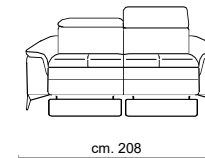

Versione recliner / Modular Recliner Versions

modulo 59

modulo 68

modulo 83

469/470

481/482

526/527

467

477

522

135

159

194

136

160

195

CS-409 Product Code

Struttura: Telaio in legno con cinghiatura di sostegno ad elasticità differenziata, rivestito in poliuretano espanso indeformabile.
Imbottiture: Poliuretano indeformabile a doppia densità e ovattato faldato.
Rivestimento: In pelle o in tessuto, non sfoderabile.
Piede: In metallo altezza 3 cm
Caratteristiche: Poggiatesta con movimento su tutte le sedute con spalliera.

Structure: Wooden frame fitted with an elasticised webbing suspension, covered with stress resistant undeformable polyurethane foam.
Paddings: Double density polyurethane foam and padding.
Covering: In leather or fabric, not removable.
Feet: In metal 12 cm high
Features: Headrest with adjustable movement on all versions with back.

COVERING

STANDARD FEATURES

OPTIONAL FEATURES...

CASTELLO
SOFA
Made in Italy

Optional:
Pulsantiera con porta USB
Button panel with USB