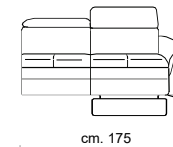

Versione recliner / Modular Recliner Versions

modulo 59

modulo 68

modulo 83

469/470

481/482

526/527

467

477

522

135

159

194

136

160

195

CS-409 Product Code

Struttura: Telaio in legno con cinghiatura di sostegno ad elasticità differenziata, rivestito in poliuretano espanso indeformabile.
Imbottiture: Poliuretano indeformabile a doppia densità e ovattato faldato.
Rivestimento: In pelle o in tessuto, non sfoderabile.
Piede: In metallo altezza 3 cm
Caratteristiche: Poggiatesta con movimento su tutte le sedute con spalliera.

Structure: Wooden frame fitted with an elasticised webbing suspension, covered with stress resistant undeformable polyurethane foam.
Paddings: Double density polyurethane foam and padding.
Covering: In leather or fabric, not removable.
Feet: In metal 12 cm high
Features: Headrest with adjustable movement on all versions with back.

COVERING

STANDARD FEATURES

OPTIONAL FEATURES...

CASTELLO
SOFA
Made in Italy

Optional:
Pulsantiera con porta USB
Button panel with USB