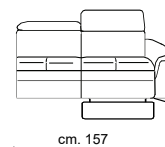

modulo 59

modulo 68

modulo 83

469/470