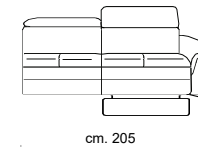

Versione recliner / Modular Recliner Versions

modulo 59

modulo 68

modulo 83

469/470

481/482

526/527

467

477

522

135

159

194

136

160

195

CS-409 Product Code

Struttura: Telaio in legno con cinghiatura di sostegno ad elasticità differenziata, rivestito in poliuretano espanso indeformabile.
Imbottiture: Poliuretano indeformabile a doppia densità e ovattato faldato.
Rivestimento: In pelle o in tessuto, non sfoderabile.
Piede: In metallo altezza 3 cm
Caratteristiche: Poggiatesta con movimento su tutte le sedute con spalliera.

Structure: Wooden frame fitted with an elasticised webbing suspension, covered with stress resistant undeformable polyurethane foam.
Paddings: Double density polyurethane foam and padding.
Covering: In leather or fabric, not removable.
Feet: In metal 12 cm high
Features: Headrest with adjustable movement on all versions with back.

COVERING

STANDARD FEATURES

OPTIONAL FEATURES...

CASTELLO
SOFA
Made in Italy

Optional:
Pulsantiera con porta USB
Button panel with USB