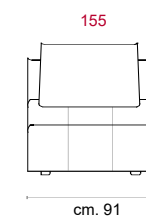

**Covering:** In leather, in fabric not removable.

**Feet:** In plastic 4 cm high not visible and base in Titanium Dark colour.

**Optional Features:** matching backrest cod. 831-832-833 in feathers.

Rivestimento / Covering