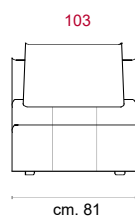

**Covering:** In leather, in fabric not removable.

**Feet:** In plastic 4 cm high not visible and base in Titanium Dark colour.

**Optional Features:** matching backrest cod. 831-832-833 in feathers.

Rivestimento / Covering