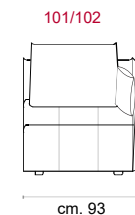

**Covering:** In leather, in fabric not removable.

**Feet:** In plastic 4 cm high not visible and base in Titanium Dark colour.

**Optional Features:** matching backrest cod. 831-832-833 in feathers.

Rivestimento / Covering