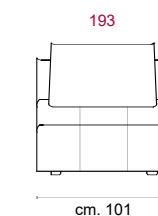

**Covering:** In leather, in fabric not removable.

**Feet:** In plastic 4 cm high not visible and base in Titanium Dark colour.

**Optional Features:** matching backrest cod. 831-832-833 in feathers.

Rivestimento / Covering