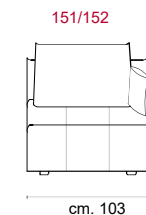

**Covering:** In leather, in fabric not removable.

**Feet:** In plastic 4 cm high not visible and base in Titanium Dark colour.

**Optional Features:** matching backrest cod. 831-832-833 in feathers.

Rivestimento / Covering