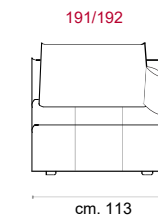

**Covering:** In leather, in fabric not removable.

**Feet:** In plastic 4 cm high not visible and base in Titanium Dark colour.

**Optional Features:** matching backrest cod. 831-832-833 in feathers.

Rivestimento / Covering